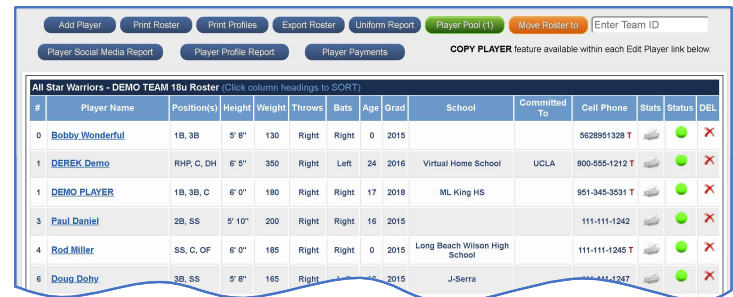

<http://cmws.org/teams/>

**Explore the Powerful Coaches
Dugout Features
Have Fun & Good Luck!**

CMWS.ORG
@conniemackwsbb